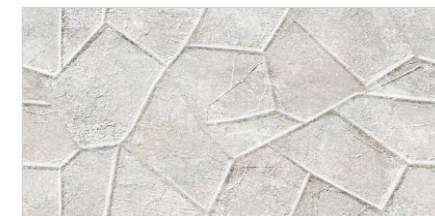

MATT

WALL [300x600mm]

MATT FINISH

300x600mm

GLAZED VITRIFIED TILES

2406

www.pecpisosyacabados.com

MATT FINISH

200x600mm

GLAZED VITRIFIED TILES

ALMOND BEECH

MATT FINISH 200x600mm GLAZED VITRIFIED TILES

AMAZON GREY

www.pecpisosyacabados.com

MATT FINISH 200x600mm GLAZED VITRIFIED TILES

ANTIQUE WOOD

www.pecpisosyacabados.com

MATT FINISH

200x600mm

GLAZED VITRIFIED TILES

BRAZILIAN WALNUT

www.pecpisosyacabados.com

MATT FINISH

200x600mm