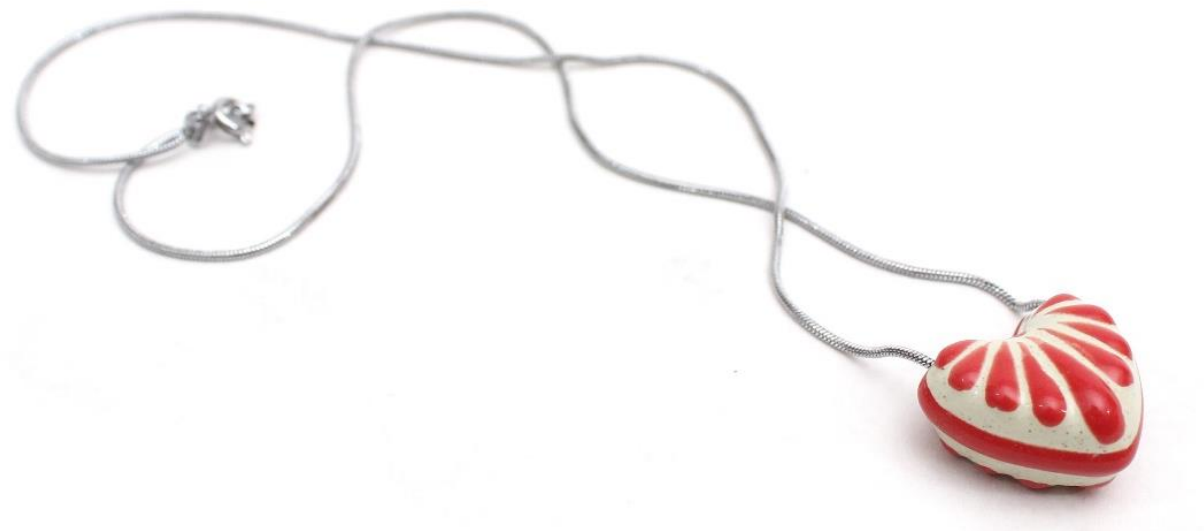

ATALA®
ART JEWELRY BY ALONSO LUIS

ACERO