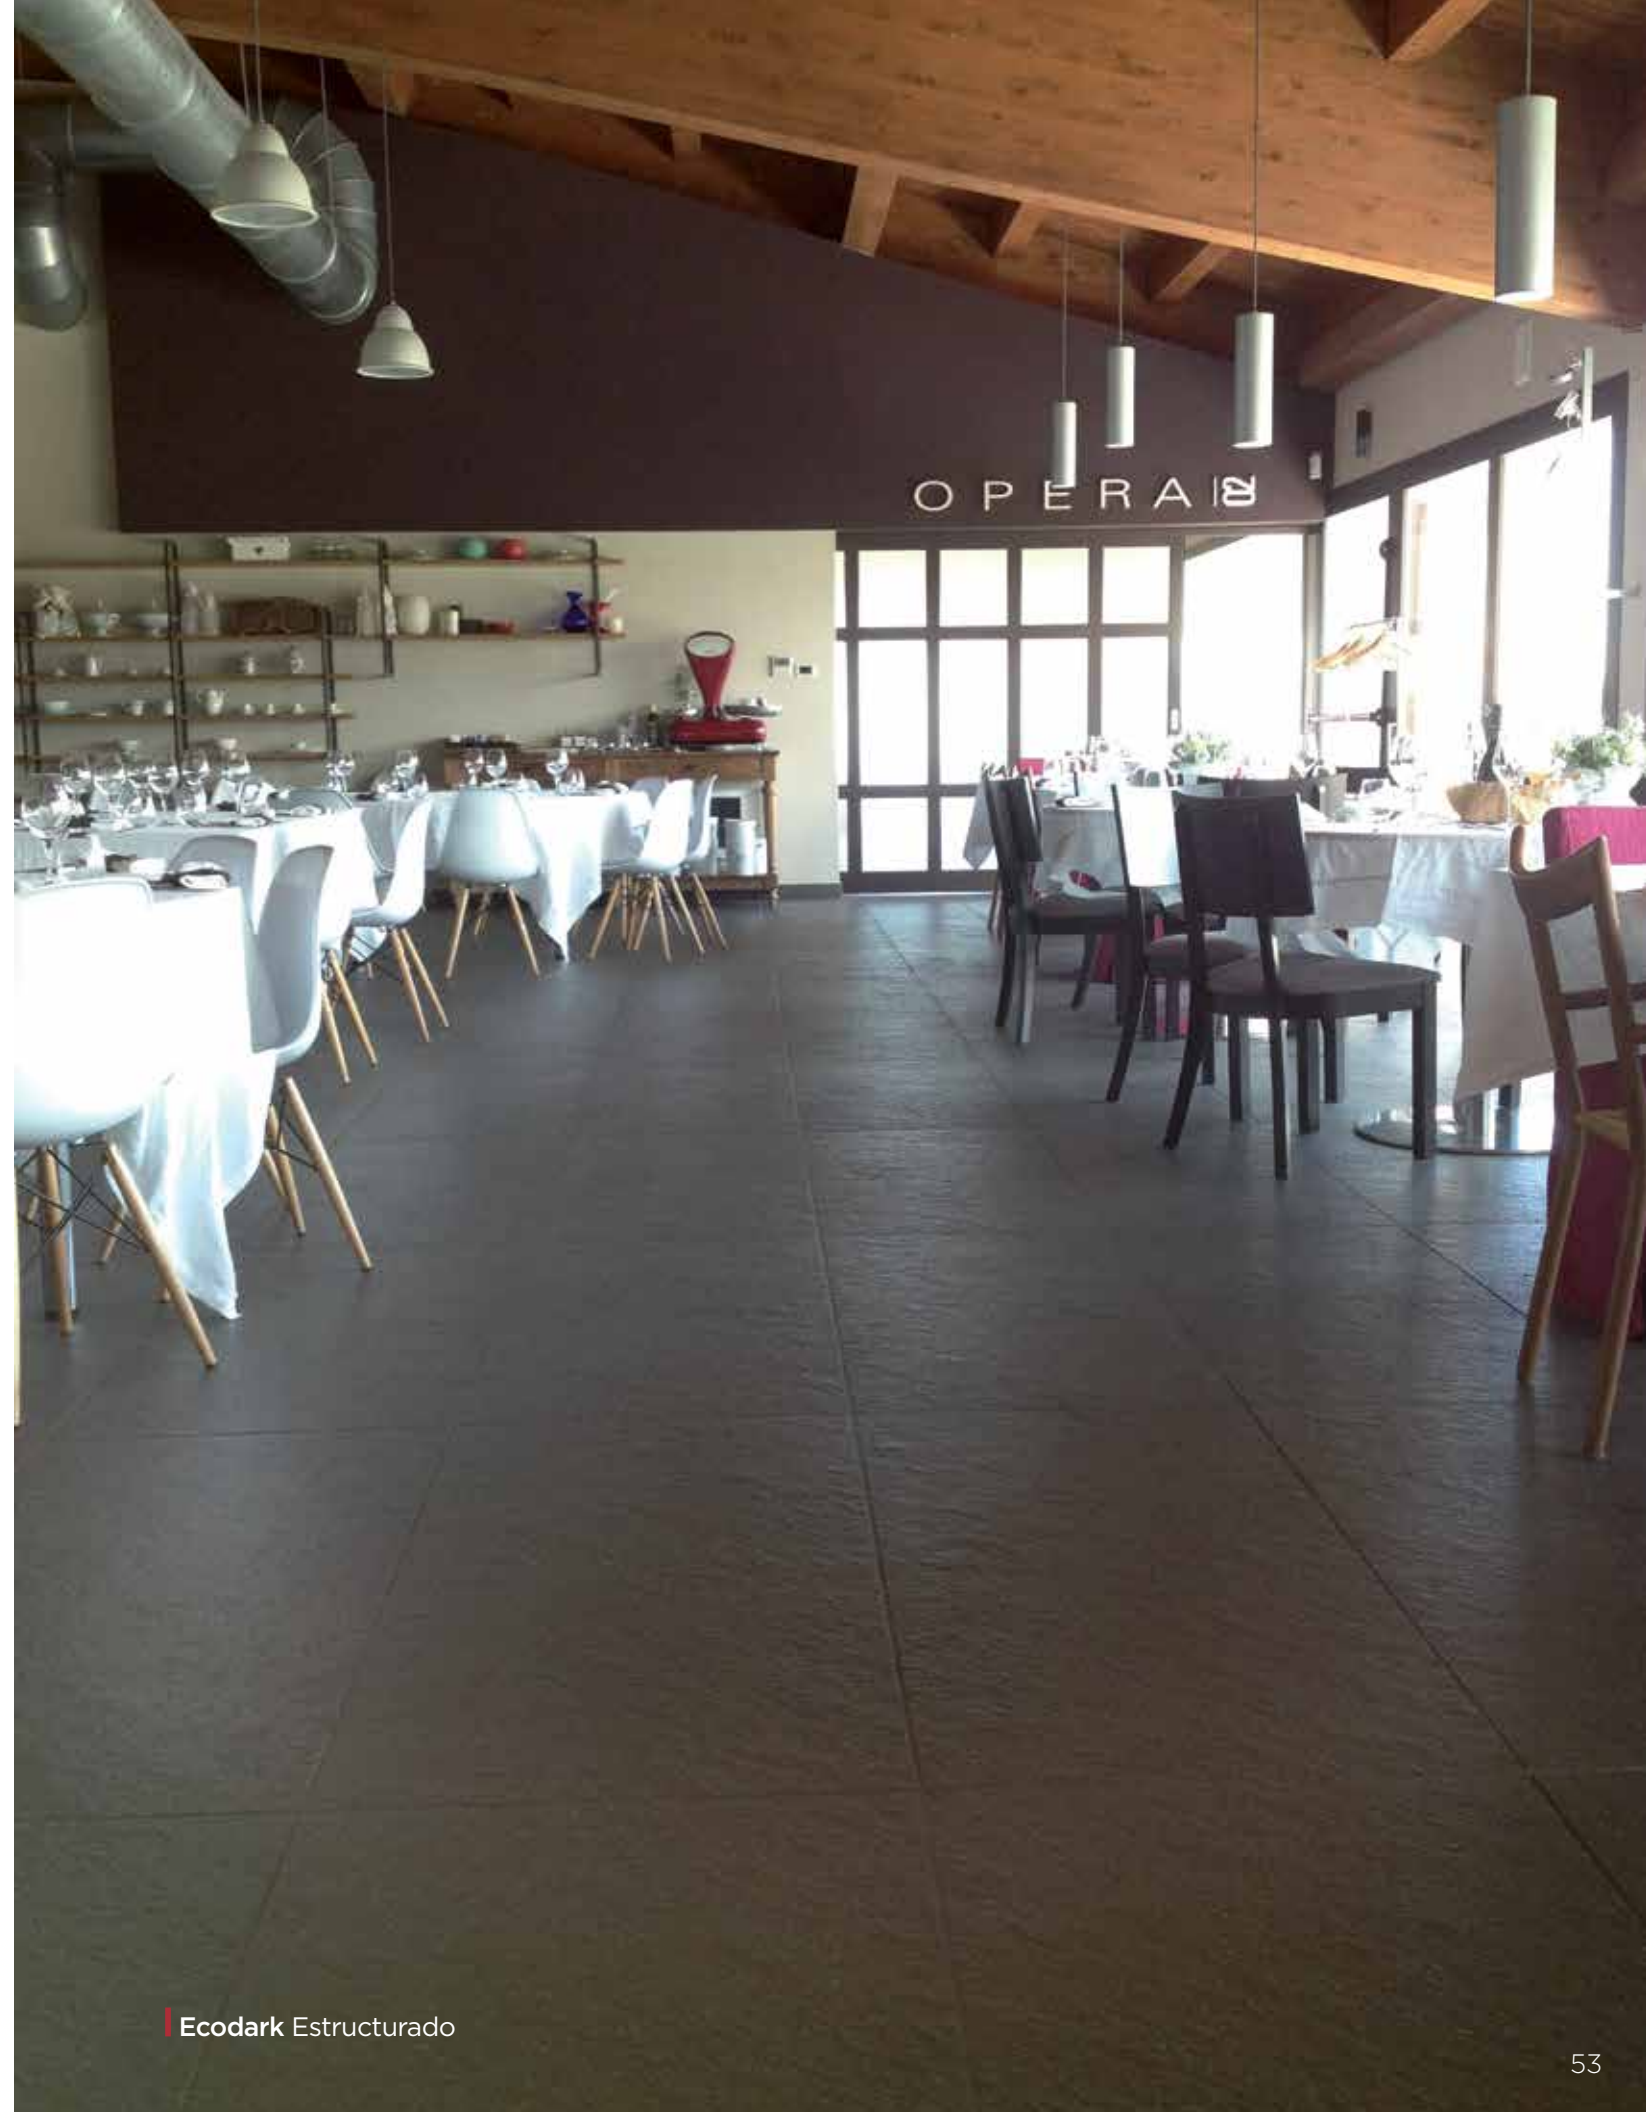

MADE IN ITALY  
40 x 80 cm 

Ecolight Soft 

Ecogray Soft 

Ecodark Soft 

Ecolight Estructurado 

Ecogray Estructurado 

Ecodark Estructurado 

ITALIAN DESIGN  
60 x 60 cm 