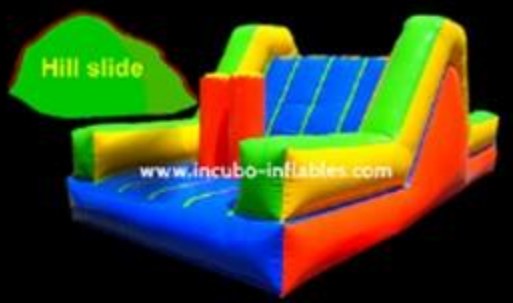

Alberca de Pelotas

—  
\$9,740.00 \$8,250.00

Play-Zone

—  
\$15,600.00 \$13,990.00

Mini-Minion

—  
\$10,850.00 \$9,150.00

A  
L  
B  
E  
R  
C  
A  
  
D  
E  
  
P  
E  
L  
O  
T  
A  
S  
  
S

E  
S  
C  
A  
L  
A  
D  
O  
R  
A  
S