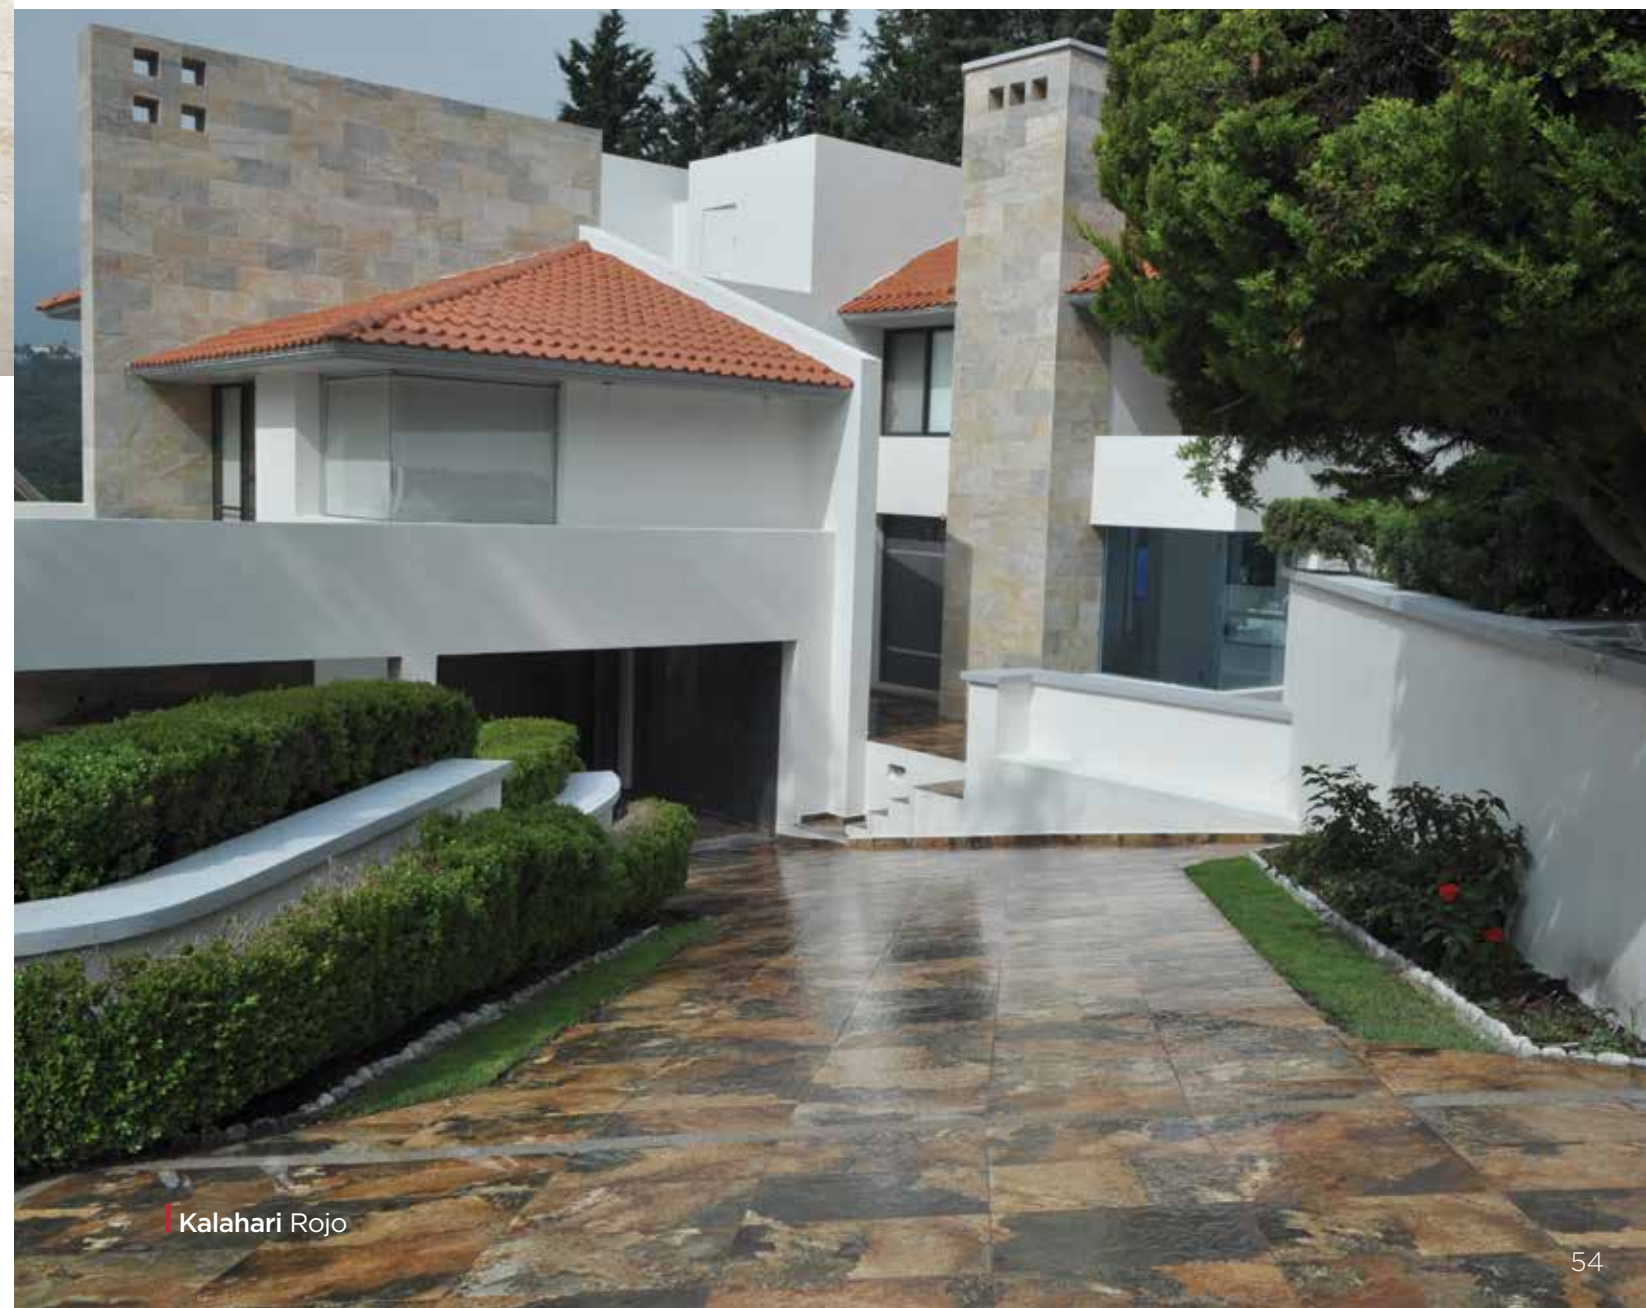

40 x 60 cm

Walks

White

Grey

MADE IN ITALY with icons for slip resistance, environmental friendliness, PE, EST, and other certifications.

30 x 60 cm

Kalahari Rojo

Ecotech