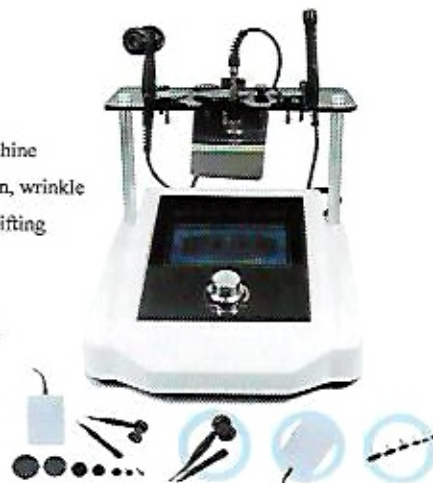

Mod. 73

Name: Monopolar RF machine
Function: Skin rejuvenation, wrinkle
removal, whitening, face lifting
Voltage:110V / 220V
Power:300W
RF frequency:0.3-0.5MHz
RF energy:5-50J/cm3
G.W.:6.5kg
Meas:44*43*28cm