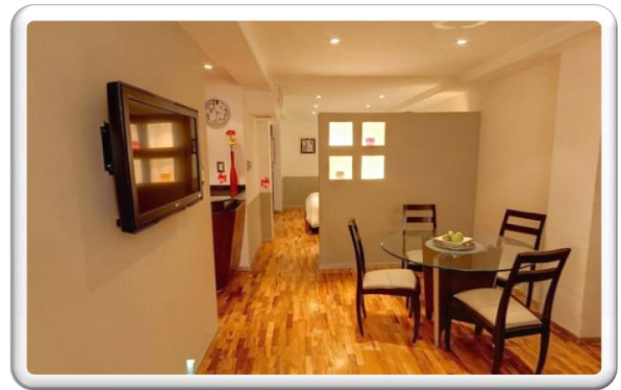

Grand
Chapultepec
Residencial

*Luxury Furnished Rental
Apartments*

If you are away from home, be it business or pleasure, in the largest city of the world; let us pamper you with the hospitality of Grand Chapultepec Residencial with its fully furnished apartments for rent, with hotel service.

Grand Chapultepec Residencial has 50 apartments. Ranging from approximately 400 to 1000 sq. ft., there is an apartment for every taste and need. Each one, with brand new contemporary furniture and wooden floors.

Apartments Features:

- Apartments with king size bed, living and dining room.
- Apartments with two double beds and dining room.
- Apartments with two bedrooms and walking closet, living and dining room.
- Completely equipped kitchen
- Bathroom with shower
- LCD screen with cable system and DVD player
- Air conditioning
- Ipod dock
- Alarm clock
- Telephone
- Electronic lock with card access for extra security
- In-apartments security safe with digital lock
- Linens and towels