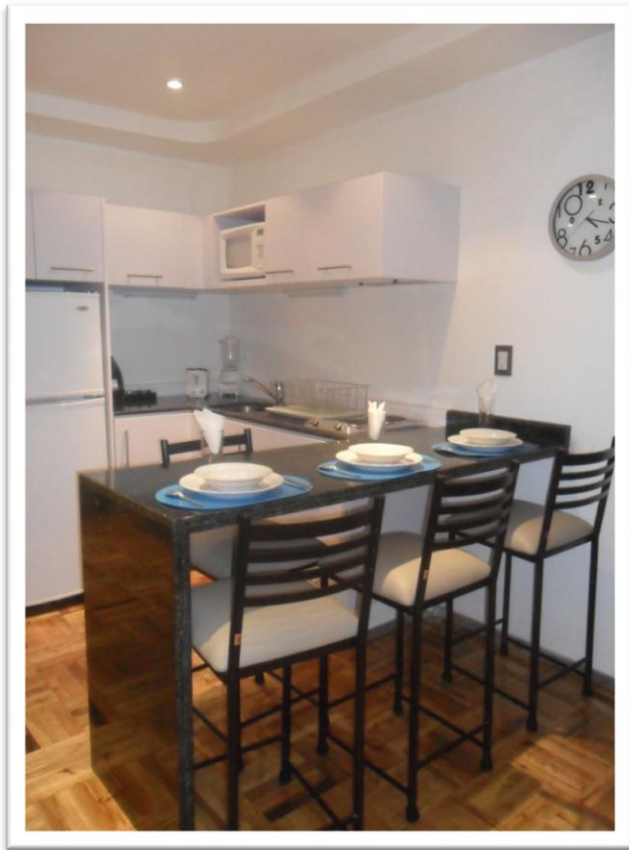

Grand
Chapultepec
Residencial

*Luxury Furnished Rental
Apartments*

If you are away from home, be it business or pleasure, in the largest city of the world; let us pamper you with the hospitality of Grand Chapultepec Residencial with its fully furnished apartments for rent, with hotel service.

Grand Chapultepec Residencial has 50 apartments. Ranging from approximately 400 to 1000 sq. ft., there is an apartment for every taste and need. Each one, with brand new contemporary furniture and wooden floors.

Apartments Features:

- Apartments with king size bed, living and dining room.
- Apartments with two double beds and dining room.
- Apartments with two bedrooms and walking closet, living and dining room.
- Completely equipped kitchen
- Bathroom with shower
- LCD screen with cable system and DVD player
- Air conditioning
- Ipod dock
- Alarm clock
- Telephone
- Electronic lock with card access for extra security
- In-apartments security safe with digital lock
- Linens and towels