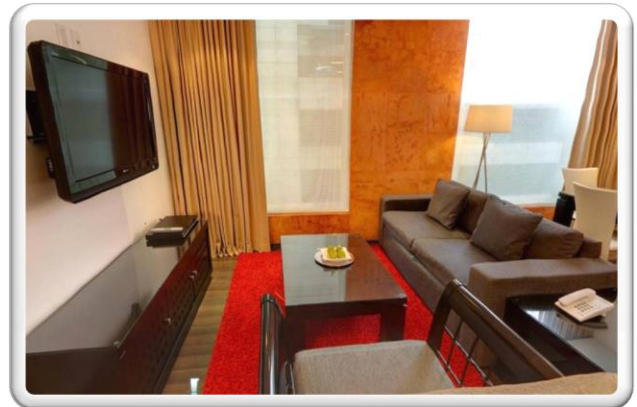

Grand
Chapultepec
Residencial

*Luxury Furnished Rental
Apartments*

If you are away from home, be it business or pleasure, in the largest city of the world; let us pamper you with the hospitality of Grand Chapultepec Residencial with its fully furnished apartments for rent, with hotel service.

Grand Chapultepec Residencial has 50 apartments. Ranging from approximately 400 to 1000 sq. ft., there is an apartment for every taste and need. Each one, with brand new contemporary furniture and wooden floors.

Apartments Features:

- Apartments with king size bed, living and dining room.
- Apartments with two double beds and dining room.
- Apartments with two bedrooms and walking closet, living and dining room.
- Completely equipped kitchen
- Bathroom with shower
- LCD screen with cable system and DVD player
- Air conditioning
- Ipod dock
- Alarm clock
- Telephone
- Electronic lock with card access for extra security
- In-apartments security safe with digital lock
- Linens and towels